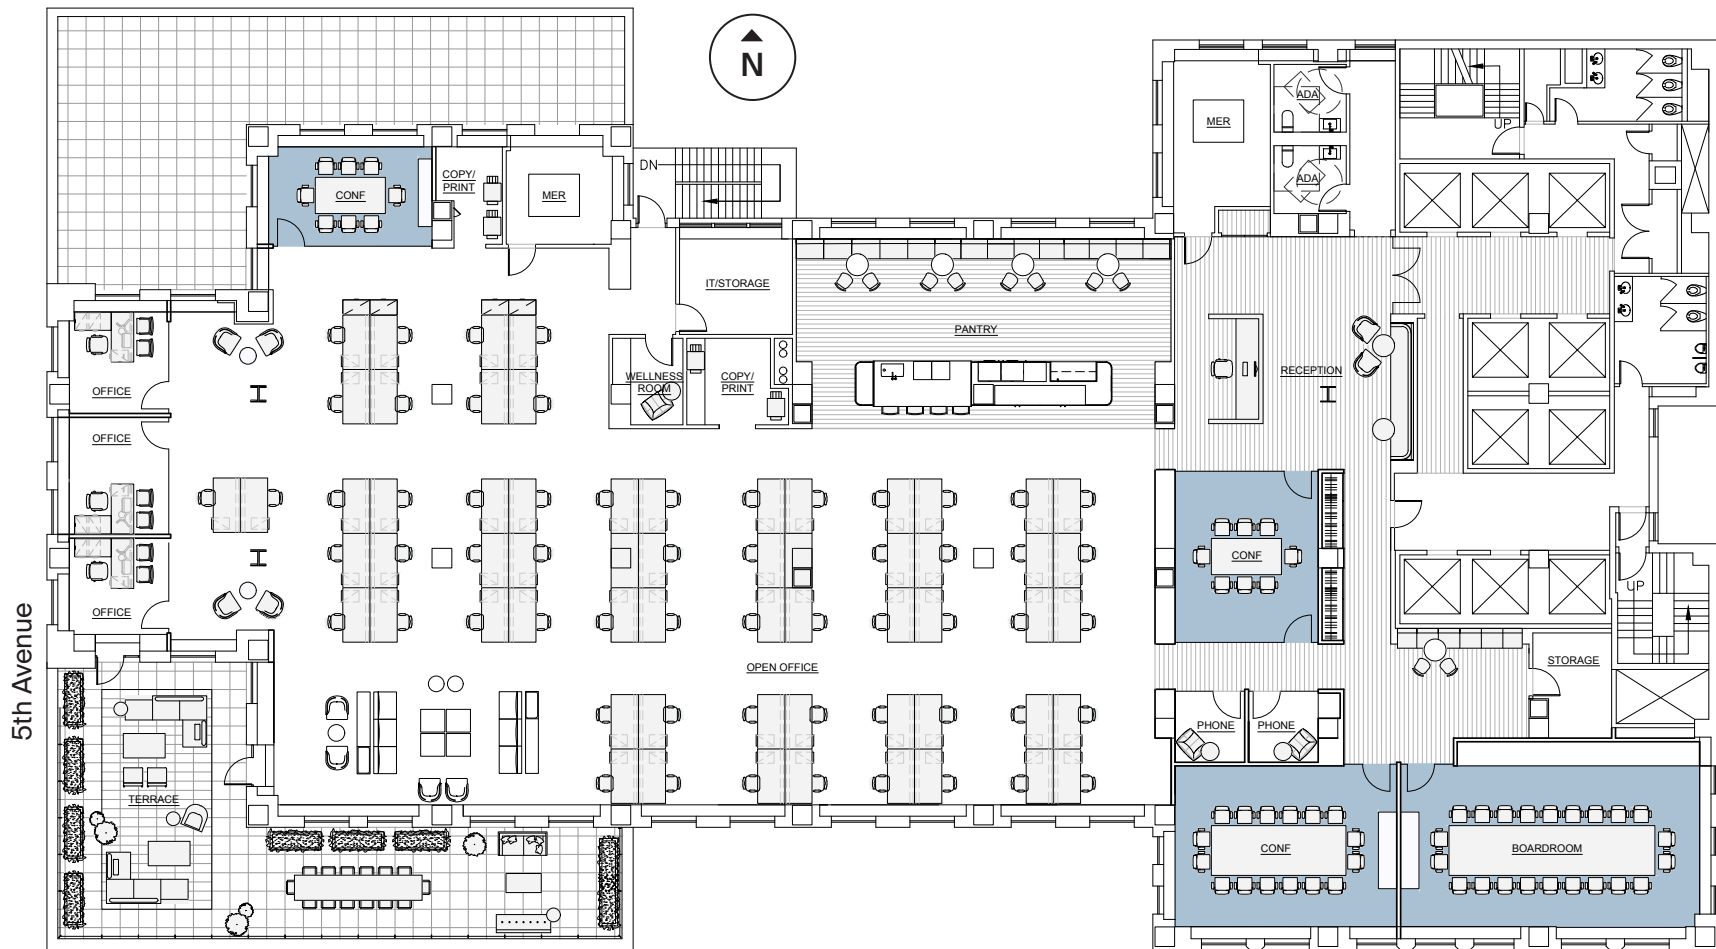

14TH FLOOR

NEWLY

CONSTRUCTED

PREBUILT

17,796 RSF

Workstations 60

Headcount 64

● Conference room 3

● Boardroom 1

5th Avenue

43rd Street

521 Fifth